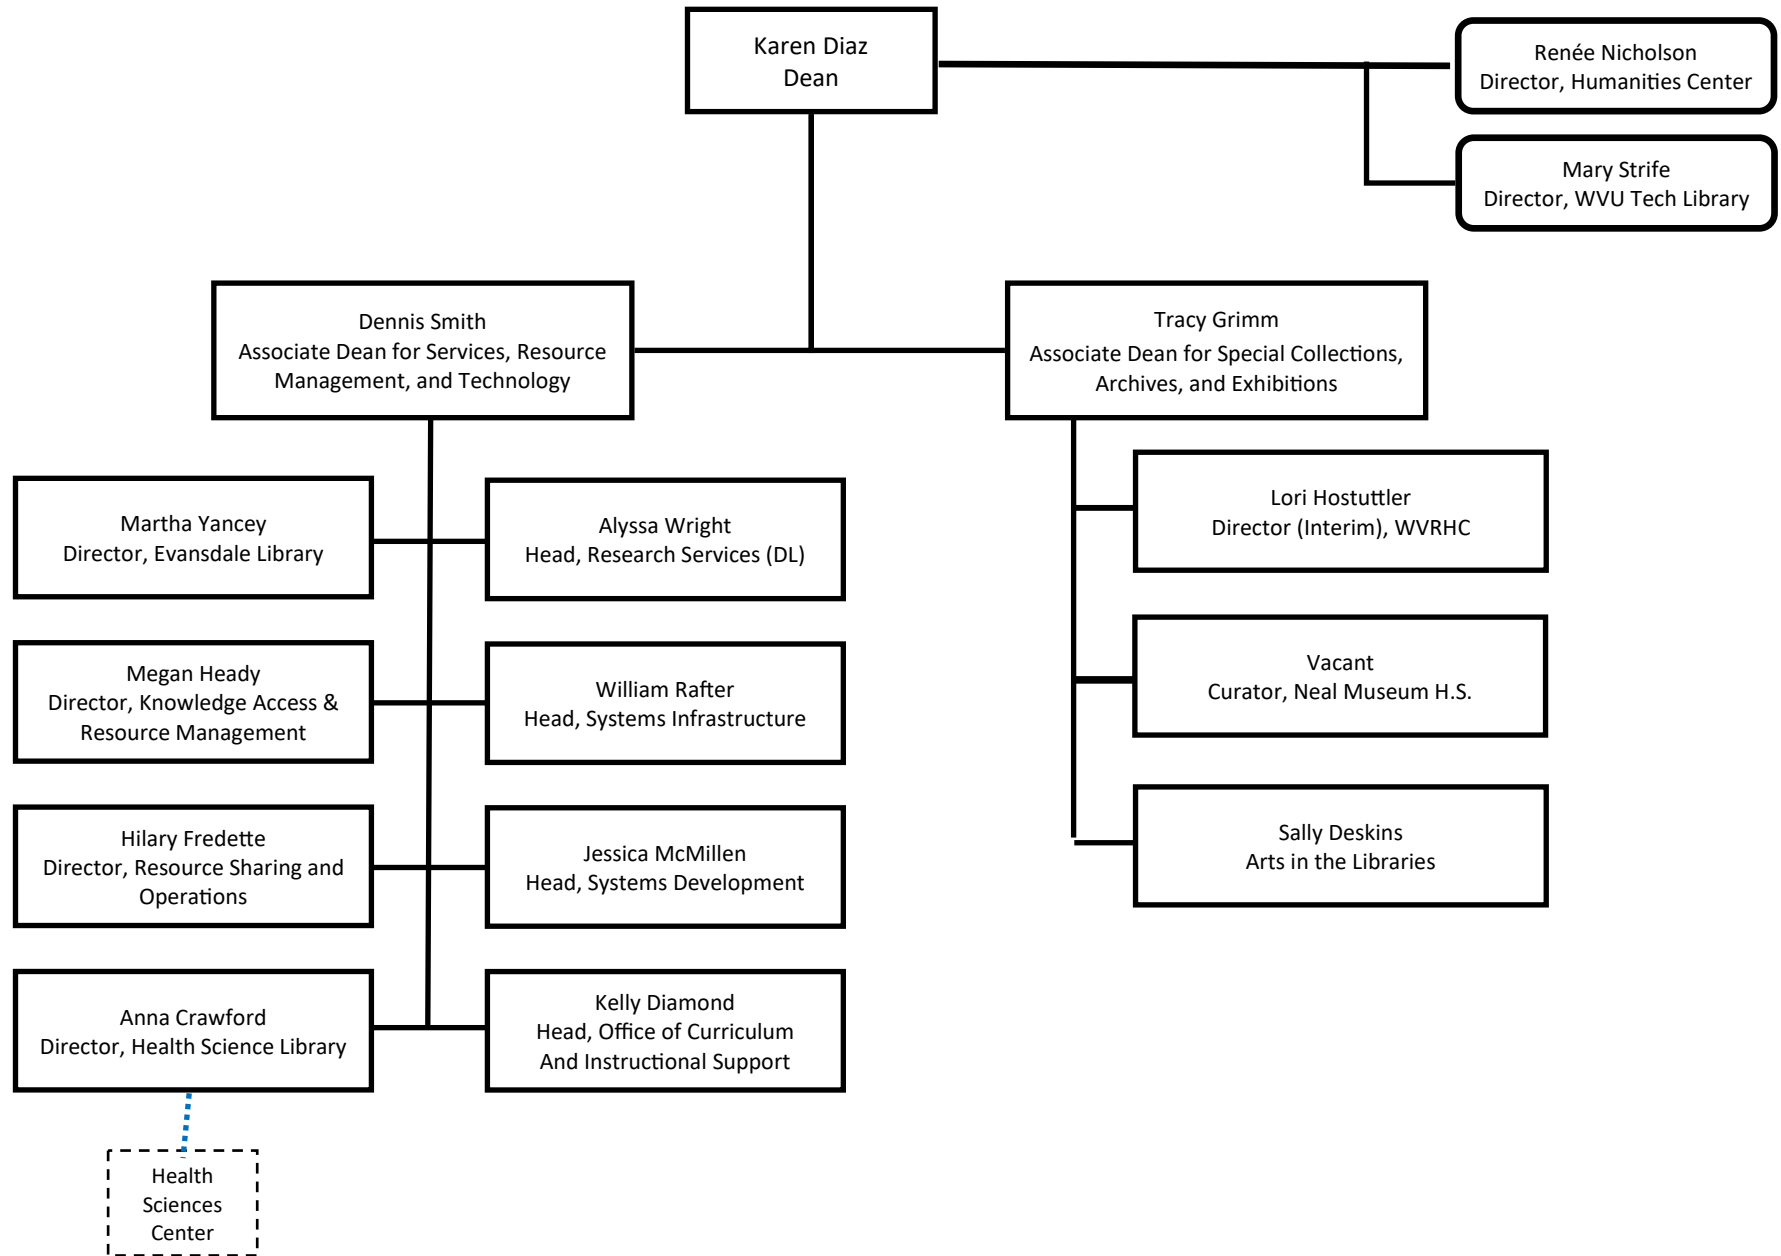

Organizational Chart
Dean's Office

Dean of Libraries
reports to Provost

Organizational Chart

Departments

Organizational Chart
Downtown Library Access Services and Depository

Organizational Chart
Evansdale Library

Organizational Chart
Health Sciences Library

Organizational Chart
West Virginia & Regional History Center

Organizational Chart
Knowledge Access & Resource Management

Organizational Chart
Downtown Library Research Services

Organizational Chart
Systems Development

Organizational Chart
Systems Infrastructure

Organizational Chart
Office of Curriculum and Instructional Support

Organizational Chart
Potomac State College Library

Organizational Chart
Beckley Campus Library—WVU Tech