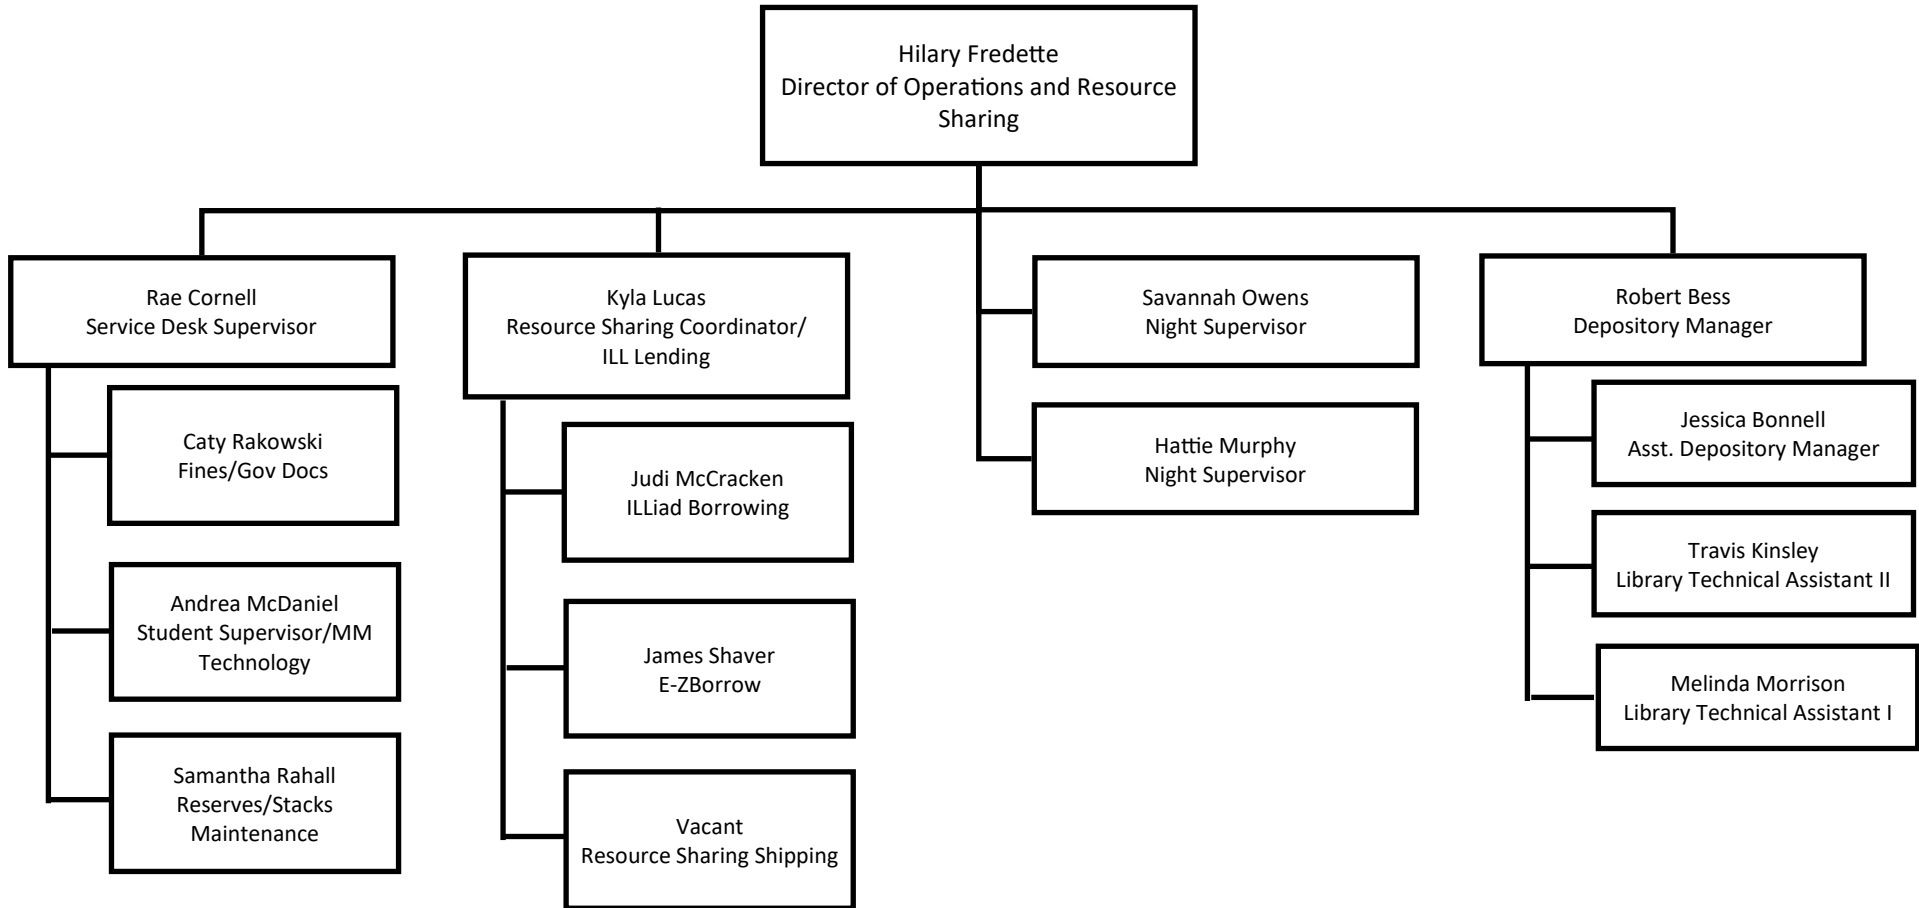

Organizational Chart
Dean's Office

Dean of Libraries
reports to Provost

Organizational Chart

Departments

Organizational Chart
Downtown Library Access Services and Depository

Organizational Chart
Evansdale Library

Organizational Chart
Health Sciences Library

Organizational Chart
West Virginia & Regional History Center

Organizational Chart
Knowledge Access & Resource Management

Organizational Chart
Downtown Library Research Services

Organizational Chart
Systems Development

Organizational Chart
Systems Infrastructure

Organizational Chart
Office of Curriculum and Instructional Support

Organizational Chart
Potomac State College Library

Organizational Chart
Beckley Campus Library—WVU Tech