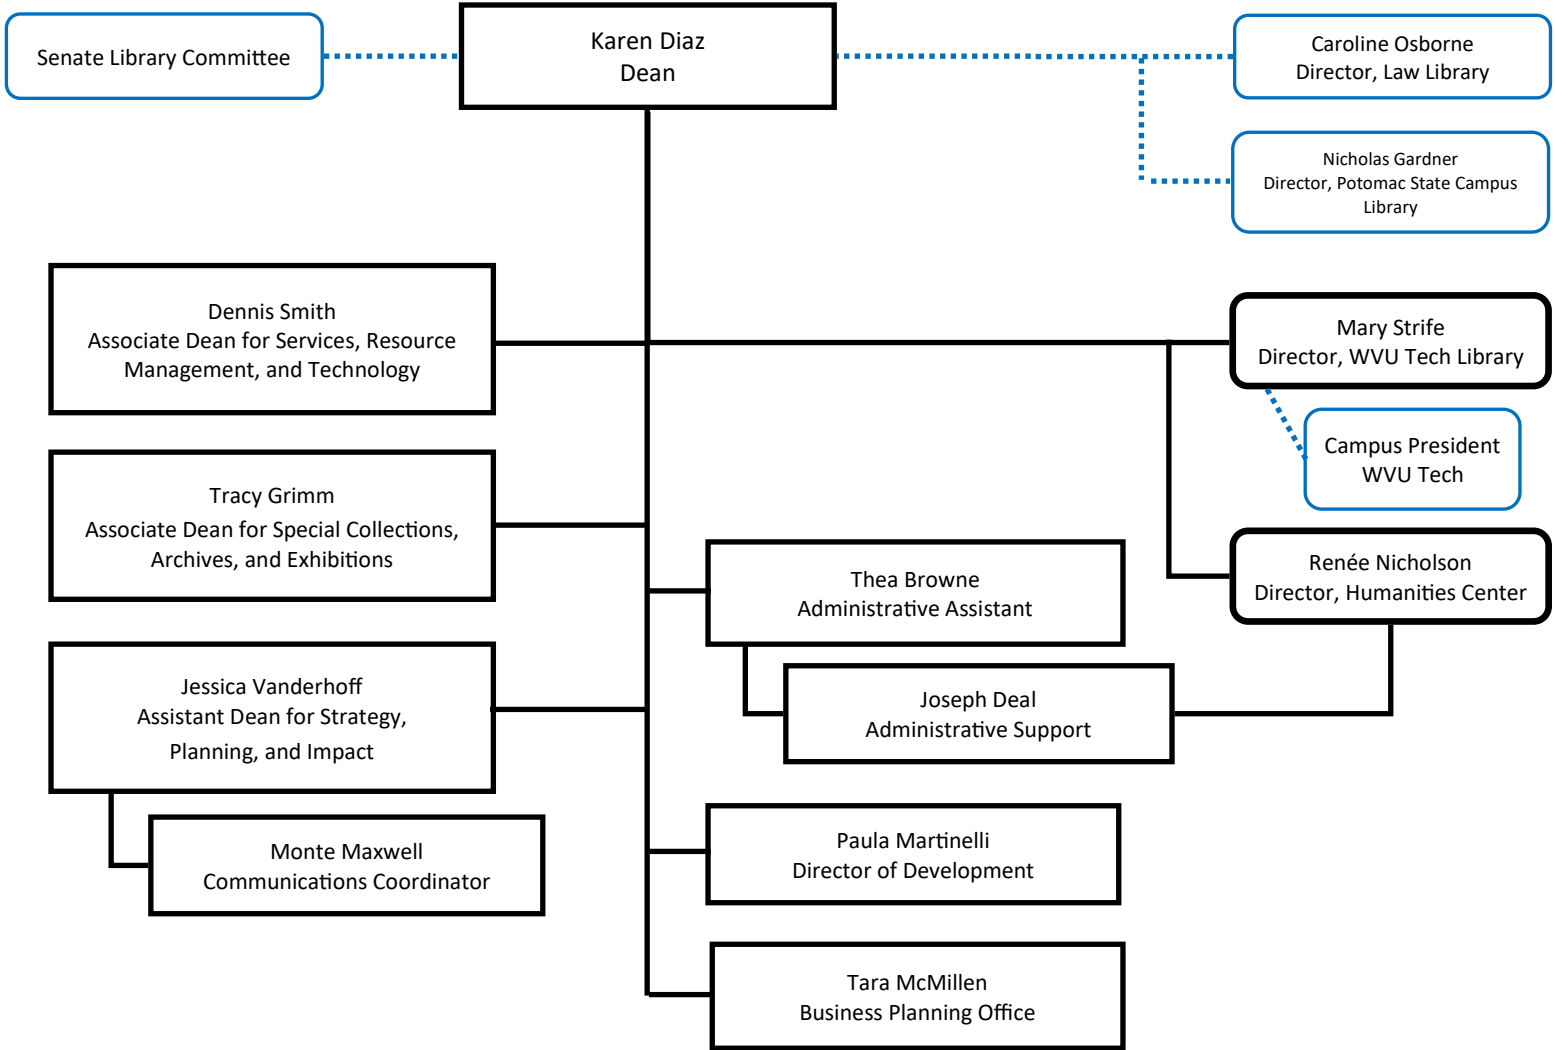

Organizational Chart
Dean's Office

Dean of Libraries
reports to Provost

Organizational Chart

Departments

Organizational Chart
Downtown Library Access Services and Depository

Organizational Chart
Evansdale Library

Organizational Chart
Health Sciences Library

Organizational Chart
West Virginia & Regional History Center

Organizational Chart
Knowledge Access & Resource Management

Organizational Chart
Downtown Library Research Services

Organizational Chart
Systems Development

Organizational Chart
Systems Infrastructure

Organizational Chart
Office of Curriculum and Instructional Support

Organizational Chart
Potomac State College Library

Organizational Chart
Beckley Campus Library—WVU Tech