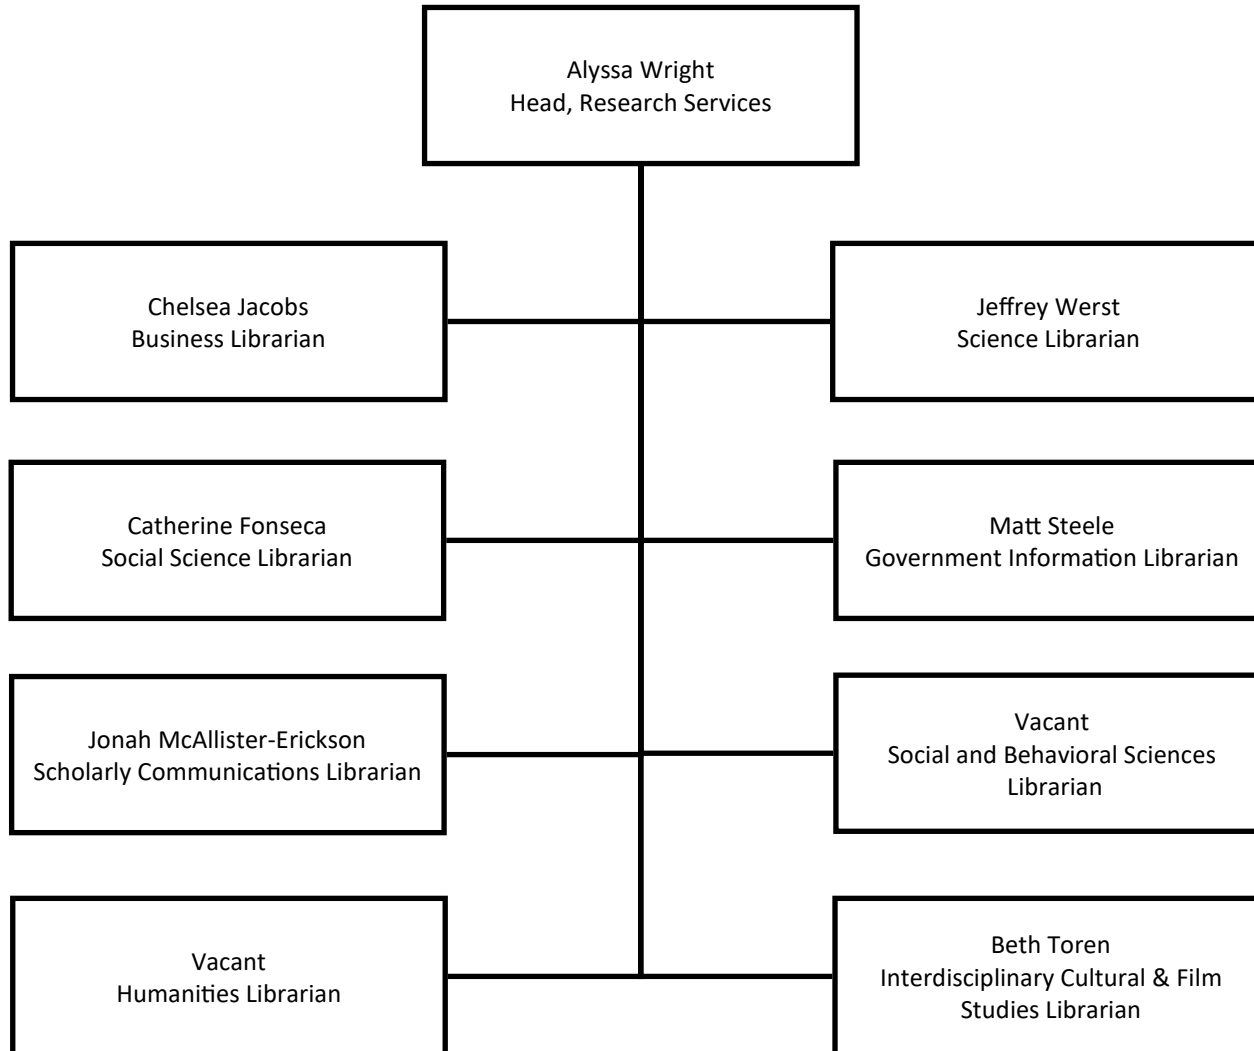

Organizational Chart
Dean's Office

Dean of Libraries
reports to Provost

Organizational Chart

Departments

Organizational Chart
Downtown Library Access Services and Depository

Organizational Chart
Evansdale Library

Organizational Chart
Health Sciences Library

Organizational Chart
West Virginia & Regional History Center

Organizational Chart
Knowledge Access & Resource Management

Organizational Chart
Downtown Library Research Services

Organizational Chart
Systems Development

Organizational Chart
Systems Infrastructure

Organizational Chart
Office of Curriculum and Instructional Support

Organizational Chart
Potomac State College Library