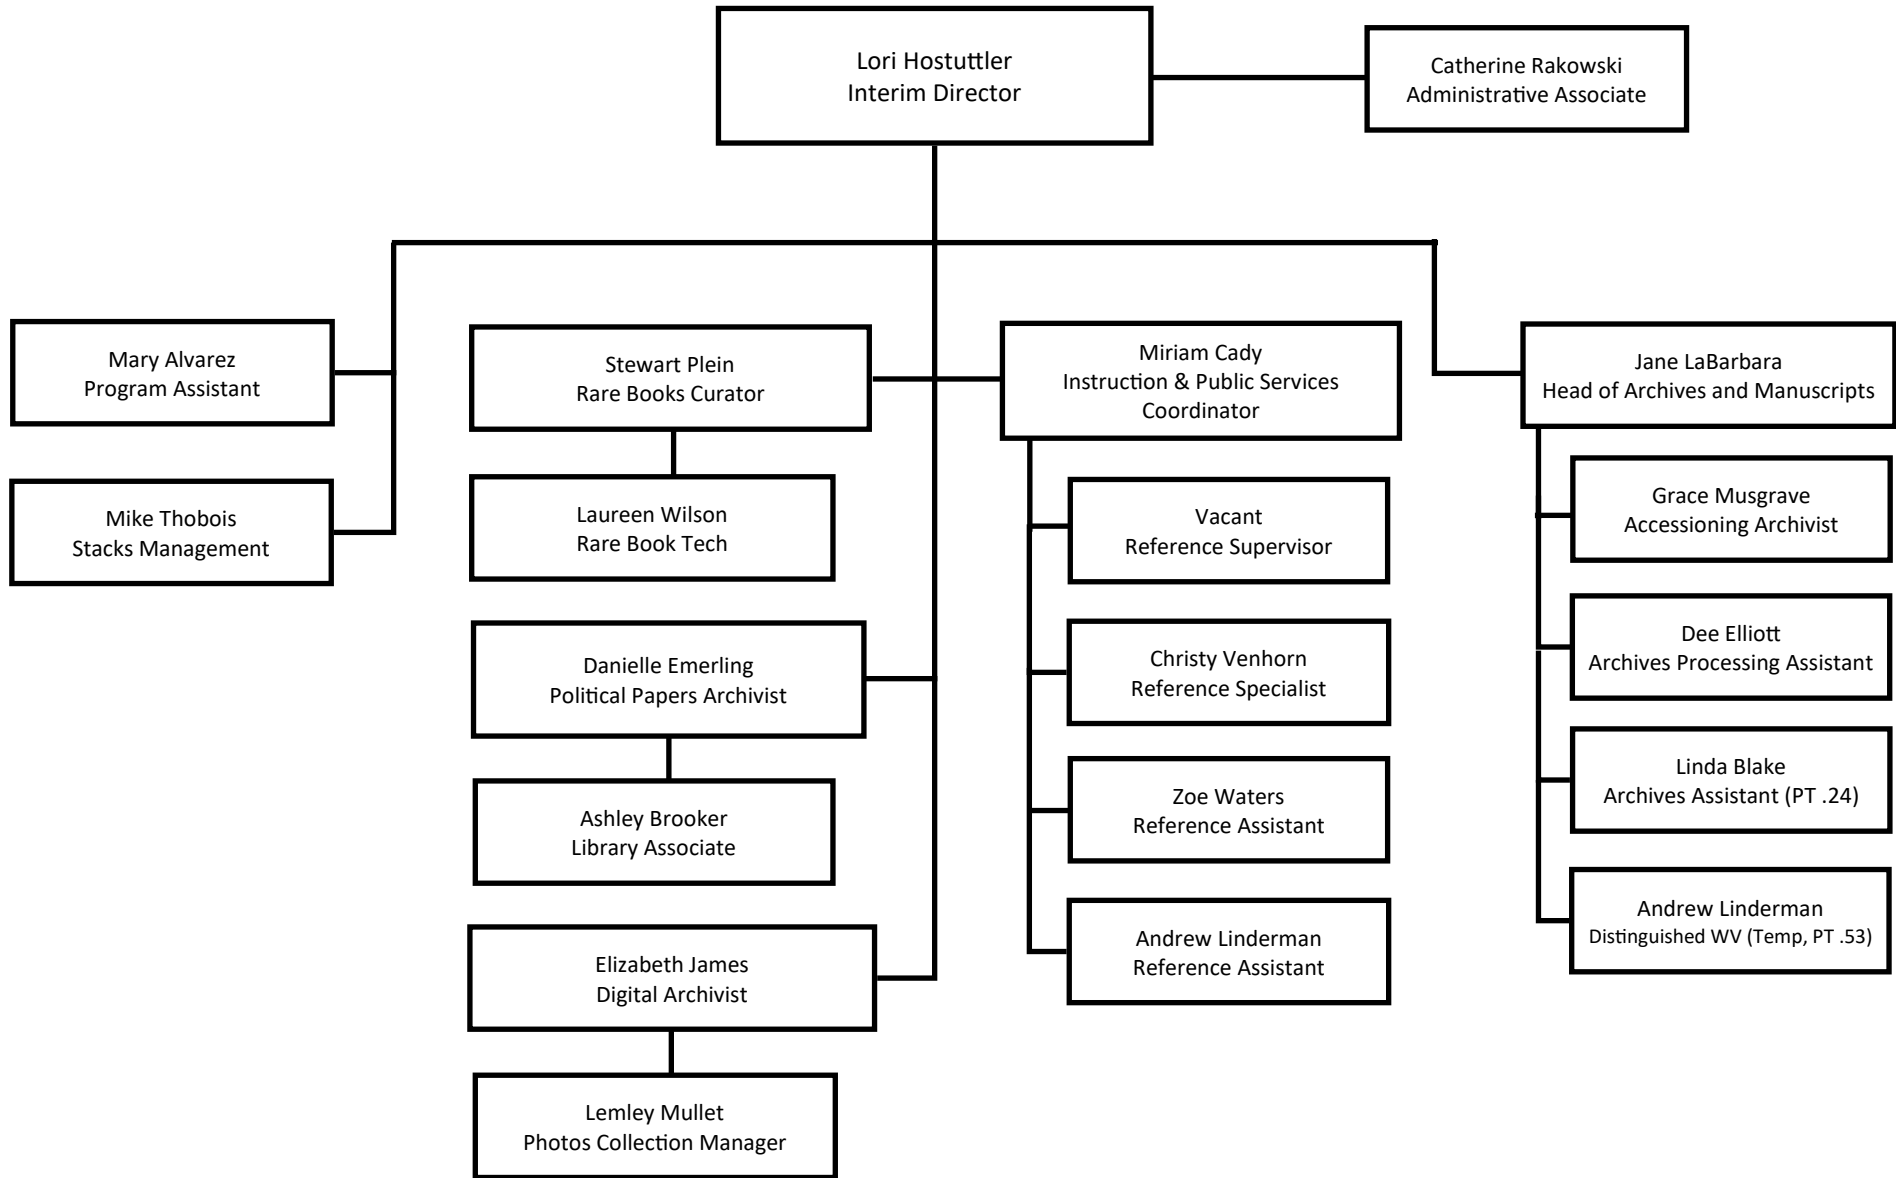

Organizational Chart
Dean's Office

Dean of Libraries
reports to Provost

Organizational Chart

Departments

Organizational Chart
Downtown Library Access Services and Depository

Organizational Chart
Evansdale Library

Organizational Chart
Health Sciences Library

Organizational Chart
West Virginia & Regional History Center

Organizational Chart
Knowledge Access & Resource Management

Organizational Chart
Downtown Library Research Services

Organizational Chart
Systems Development

Organizational Chart
Systems Infrastructure

Organizational Chart
Office of Curriculum and Instructional Support

Organizational Chart
Potomac State College Library

Organizational Chart
Beckley Campus Library—WVU Tech