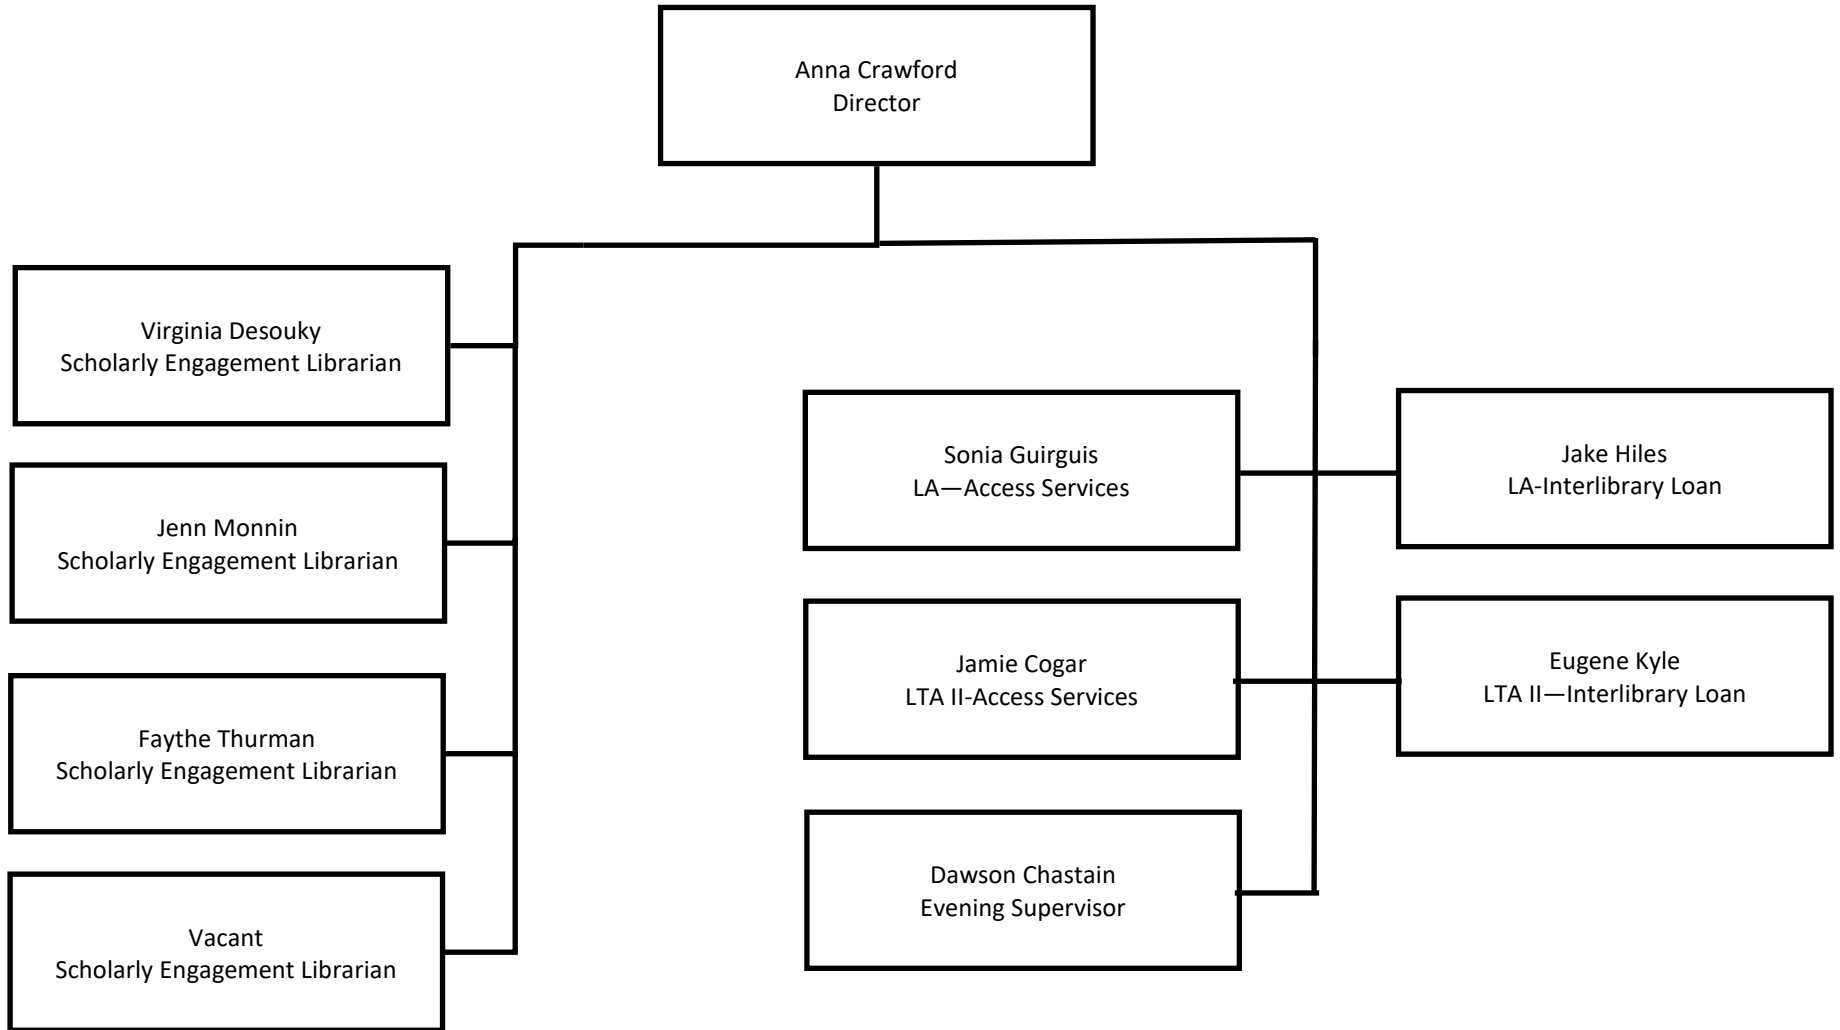

Organizational Chart
Dean's Office

Dean of Libraries
reports to Provost

Organizational Chart

Departments

Organizational Chart
Downtown Library Access Services and Depository

Organizational Chart
Evansdale Library

Organizational Chart
Health Sciences Library

Organizational Chart
West Virginia & Regional History Center

Organizational Chart
Knowledge Access & Resource Management

Organizational Chart
Downtown Library Research Services

Organizational Chart
Systems Development

Organizational Chart
Systems Infrastructure

Organizational Chart
Office of Curriculum and Instructional Support

Organizational Chart
Potomac State College Library

Organizational Chart
Beckley Campus Library—WVU Tech