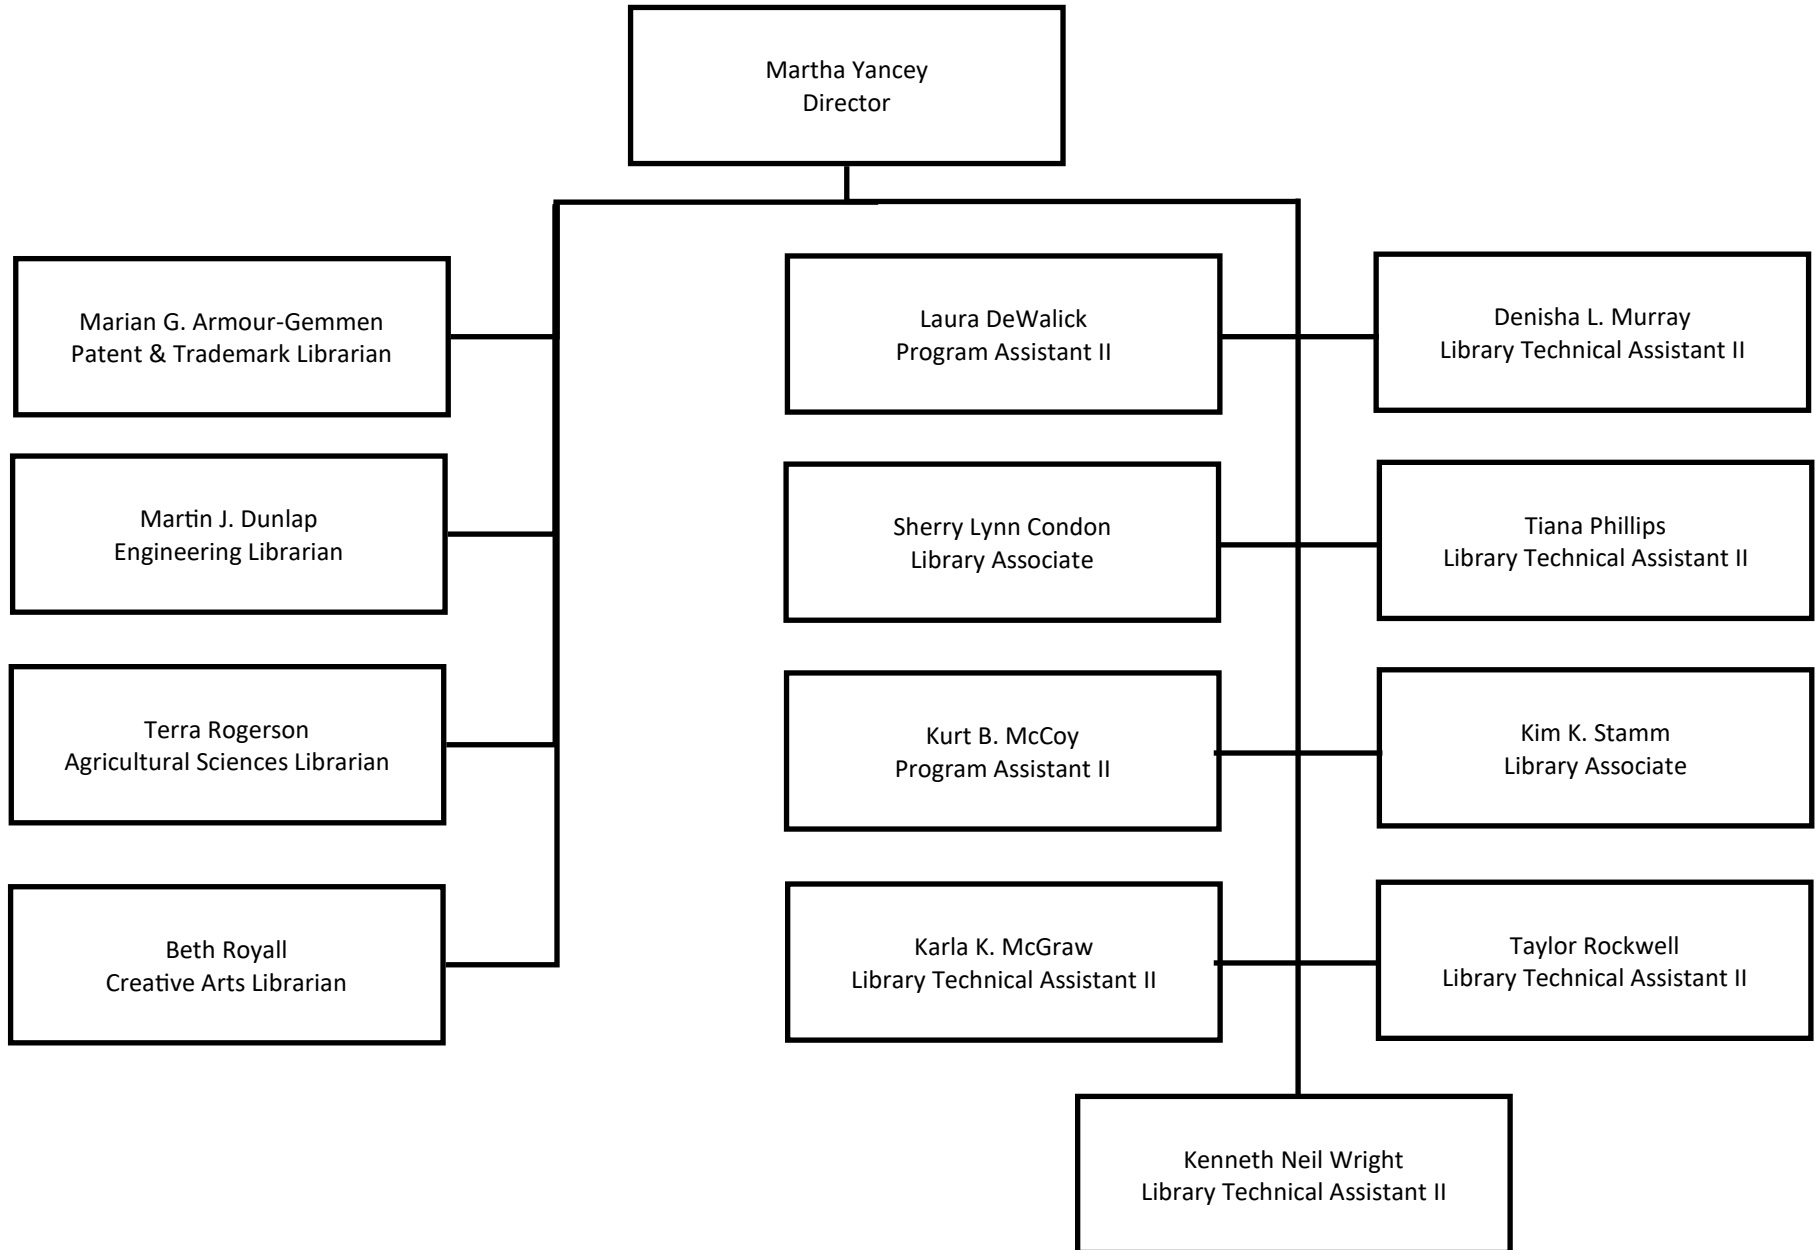

Organizational Chart
Dean's Office

Dean of Libraries
reports to Provost

Organizational Chart

Departments

Organizational Chart
Downtown Library Access Services and Depository

Organizational Chart
Evansdale Library

Organizational Chart
Health Sciences Library

Organizational Chart
West Virginia & Regional History Center

Organizational Chart
Knowledge Access & Resource Management

Organizational Chart
Downtown Library Research Services

Organizational Chart
Systems Development

Organizational Chart
Systems Infrastructure

Organizational Chart
Office of Curriculum and Instructional Support

Organizational Chart
Potomac State College Library

Organizational Chart
Beckley Campus Library—WVU Tech