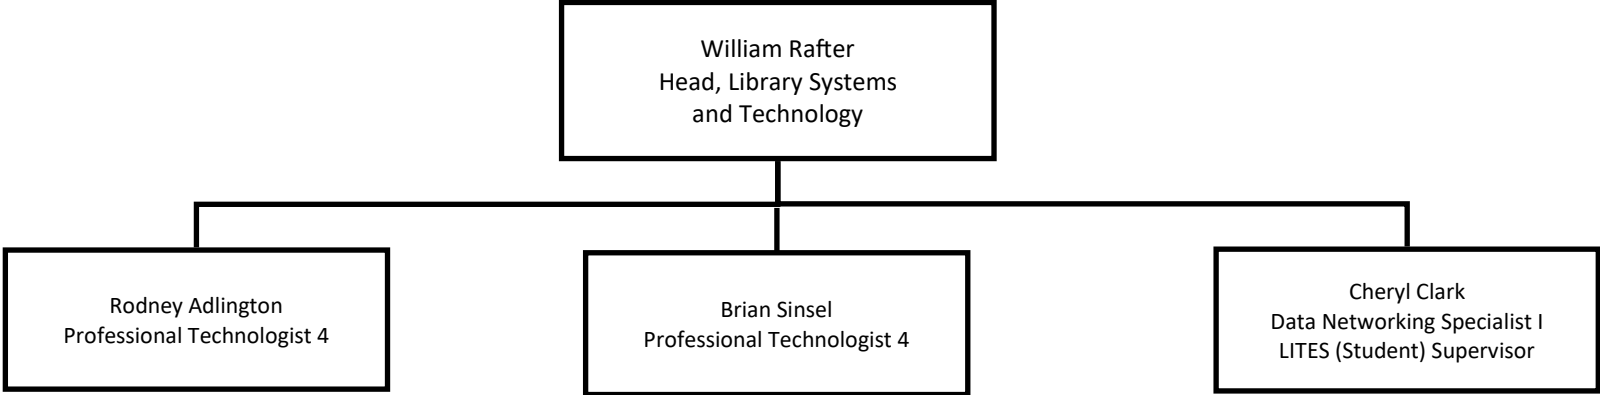

Organizational Chart
Systems Infrastructure