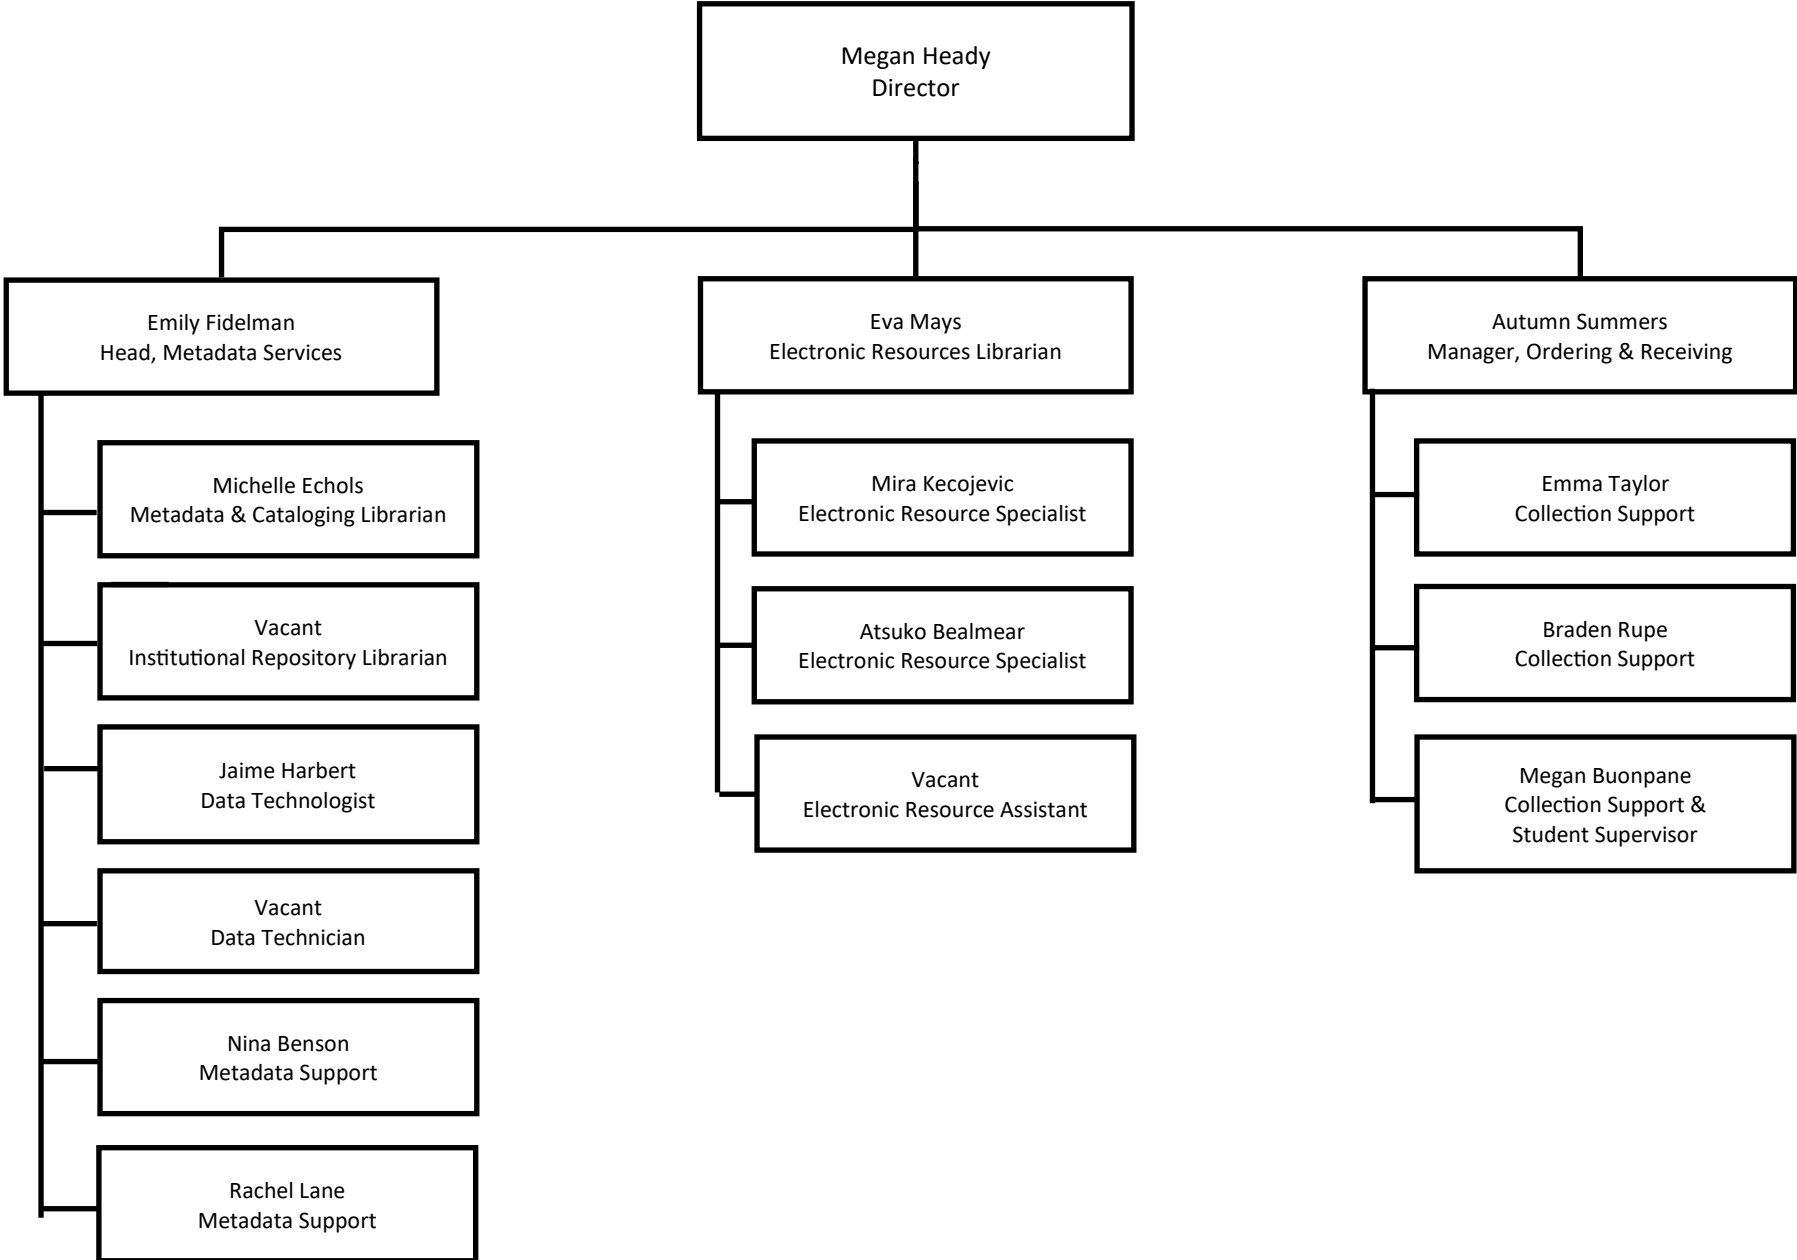

Organizational Chart
Dean's Office

Dean of Libraries
reports to Provost

Organizational Chart

Departments

Organizational Chart
Downtown Library Access Services and Depository

Organizational Chart
Evansdale Library

Organizational Chart
Health Sciences Library

Organizational Chart
West Virginia & Regional History Center

Organizational Chart
Knowledge Access & Resource Management

Organizational Chart
Downtown Library Research Services

Organizational Chart
Systems Development

Organizational Chart
Systems Infrastructure

Organizational Chart
Office of Curriculum and Instructional Support

Organizational Chart
Potomac State College Library

Organizational Chart
Beckley Campus Library—WVU Tech